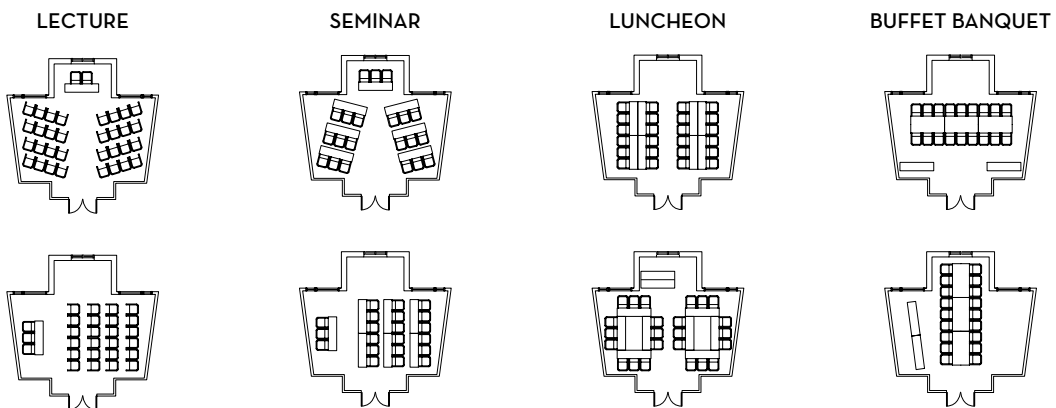

Pelican Pub & Brewery

	Banquet	Theater	Classroom	Reception	Square Foot	Dimension
Outrigger Room	45	55	45	65	550	31 x 21.5
Haystack Room	50	60	50	75	600	31 x 21.5
Pelican Room	90	120	100	150	1150	31 x 43

Inn at Cape Kiwanda

Room Use	Seat Capacity
Conference/Meeting	12-18
Lecture	34
Seminar	21
Luncheon	24
Buffet Banquet	18

Contact us for more information via email at events@pelicanbrewery.com or by phone at 866.571.0581.