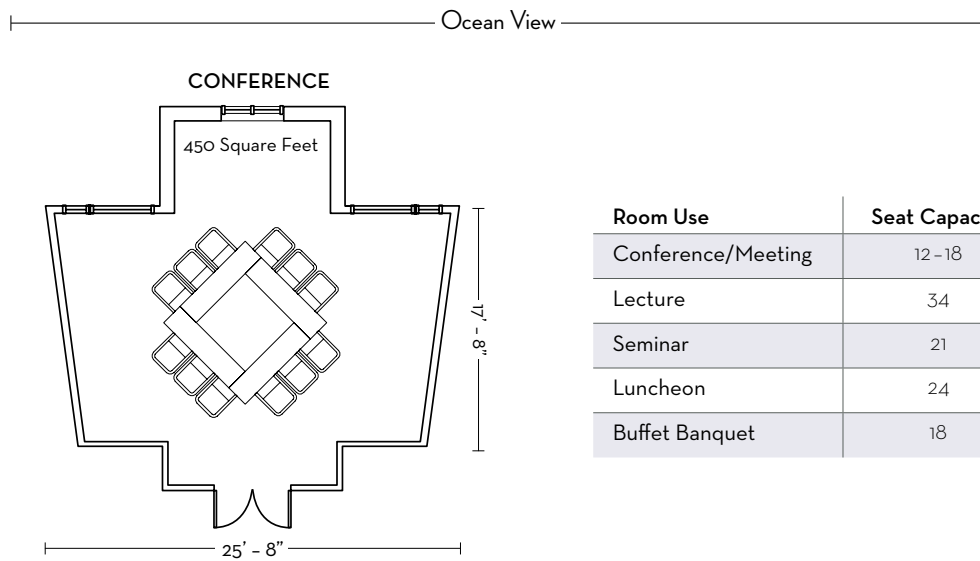

Inn at Cape Kiwanda

Room Use	Seat Capacity
Conference/Meeting	12-18
Lecture	34
Seminar	21
Luncheon	24
Buffet Banquet	18