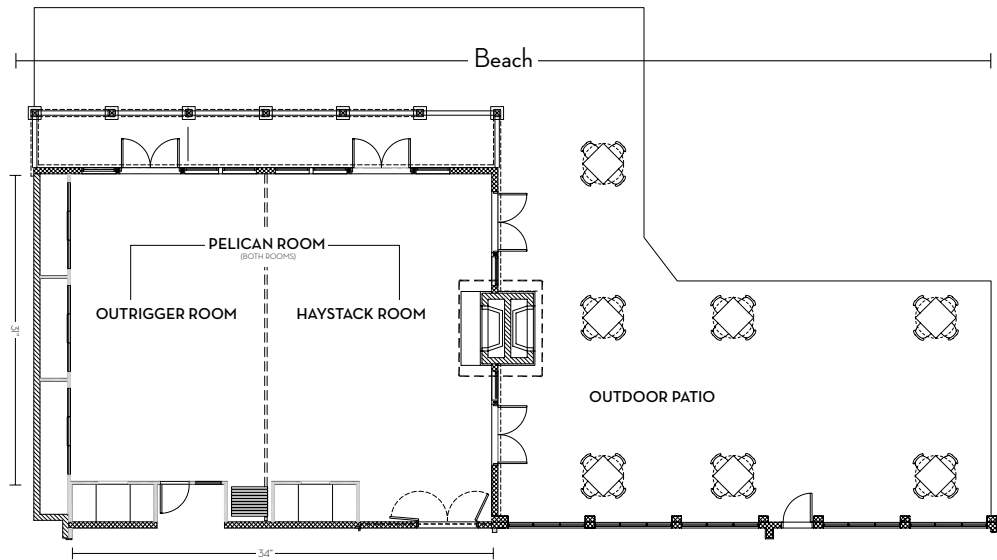

Pelican Pub & Brewery

	Banquet	Theater	Classroom	Reception	Square Foot	Dimension
Outrigger Room	45	55	45	65	550	31 x 21.5
Haystack Room	50	60	50	75	600	31 x 21.5
Pelican Room	90	120	100	150	1150	31 x 43